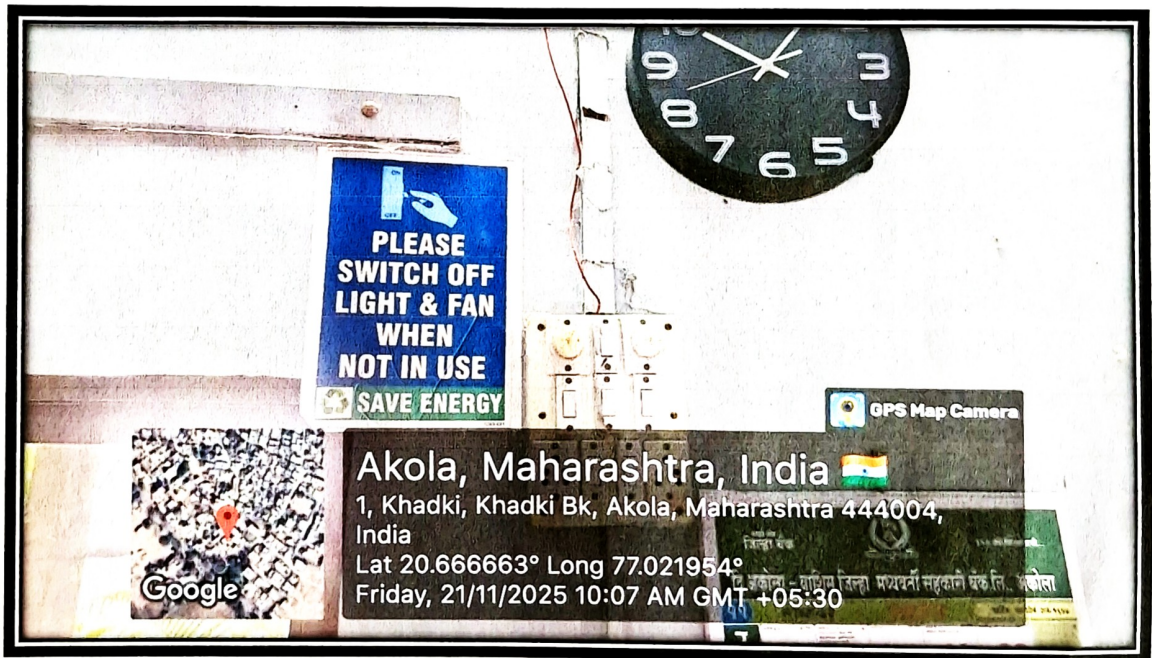

SAVE ENERGY :

PSJ

IQAC Co-ordinator
Smt. Panchfuladevi Patil Social
Work College, Khadki, Akola