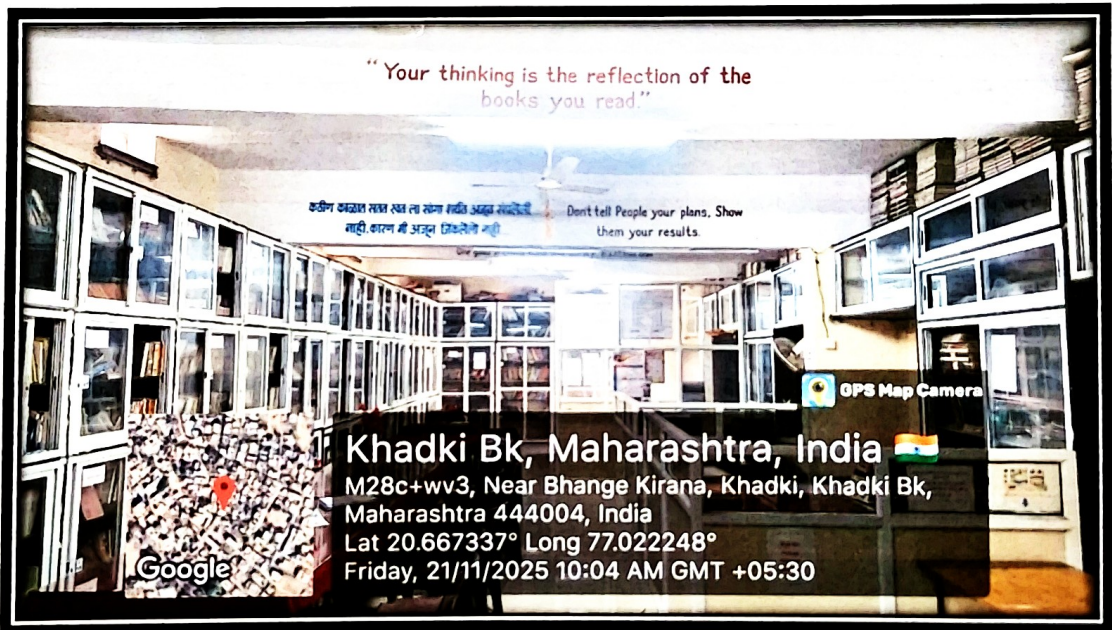

Principal,
Smt. Panchfuladevi Patil College of
Social Work, Khadki, Akola (M.S.)

Poster Presentation

The college organized a Poster Presentation event, where students creatively displayed information on various social, educational, and environmental topics, enhancing awareness and learning.

IQAC Co-ordinator
Smt. Panchfuladevi Patil Social
Work College, Khadki, Akola

Principal,
Smt. Panchfuladevi Patil College of
Social Work, Khadki, Akola (M.S.)

Response: Use of LED light to Save Energy (25 photos below)